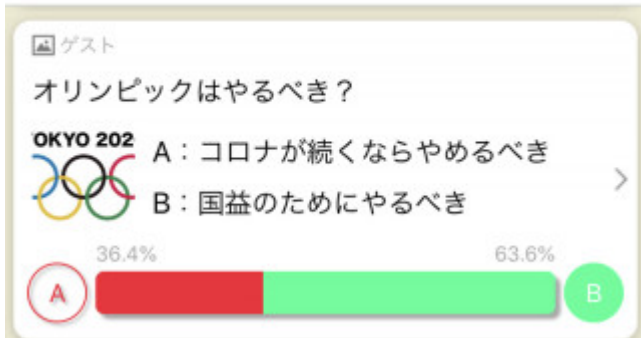

Judge

03-6240-9518
info@playground.style
