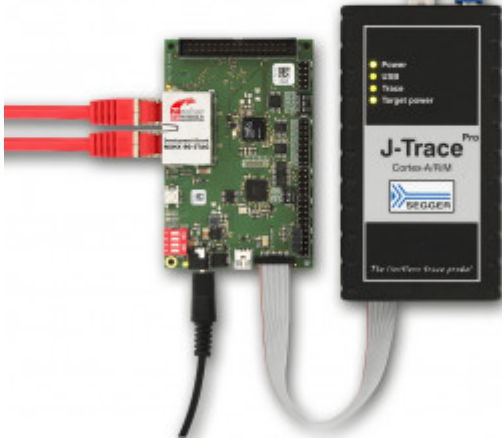

The Embedded Experts

J-Trace Pro
Cortex-A/RM

The Connected Edge product

poc_sales@positive-one.com

03-3256-3933

03-4360-5301
