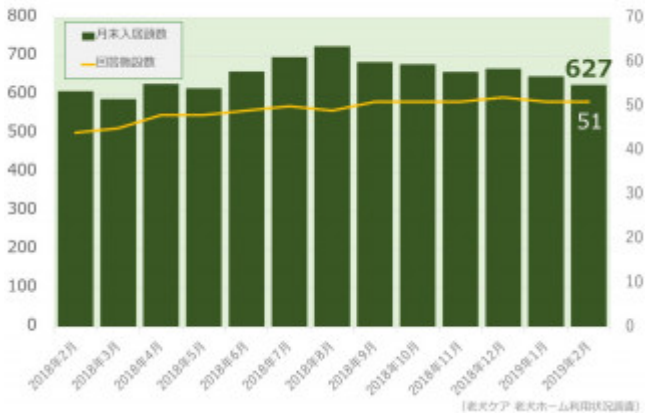

### 老犬ホーム入居頭数調査

---

03-6429-7618  
info@livmo.co.jp

---

---

---