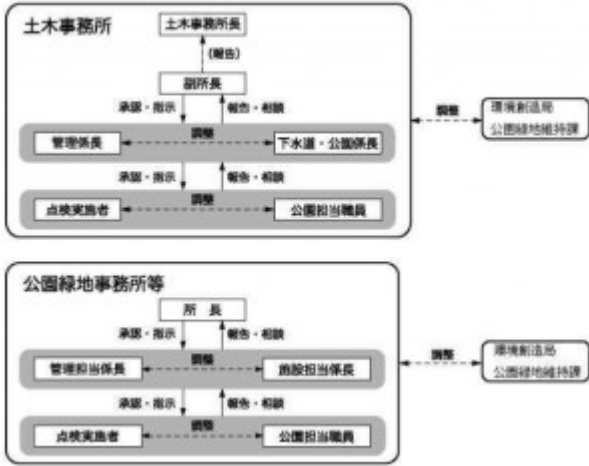

図-1 点検の体制

---

045-478-2482

sales@asd-inc.co.jp

---

---