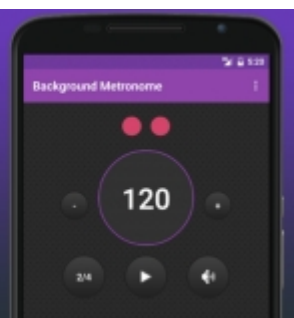

# Background Metronome

---

---

---

090-9996-4550

info@pules.jp