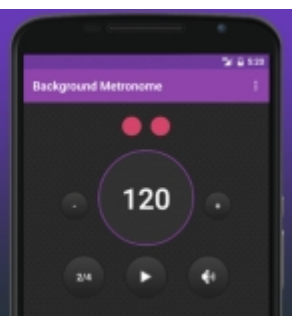

# Background Metronome

---

---

---

---

090-9996-4550

info@pules.jp

---