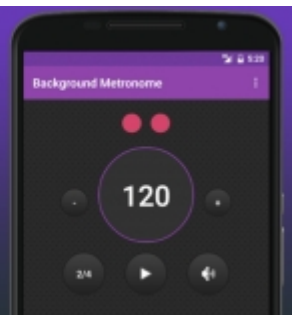

# Background Metronome

---

---

---

---

090-9996-4550

info@pules.jp

---