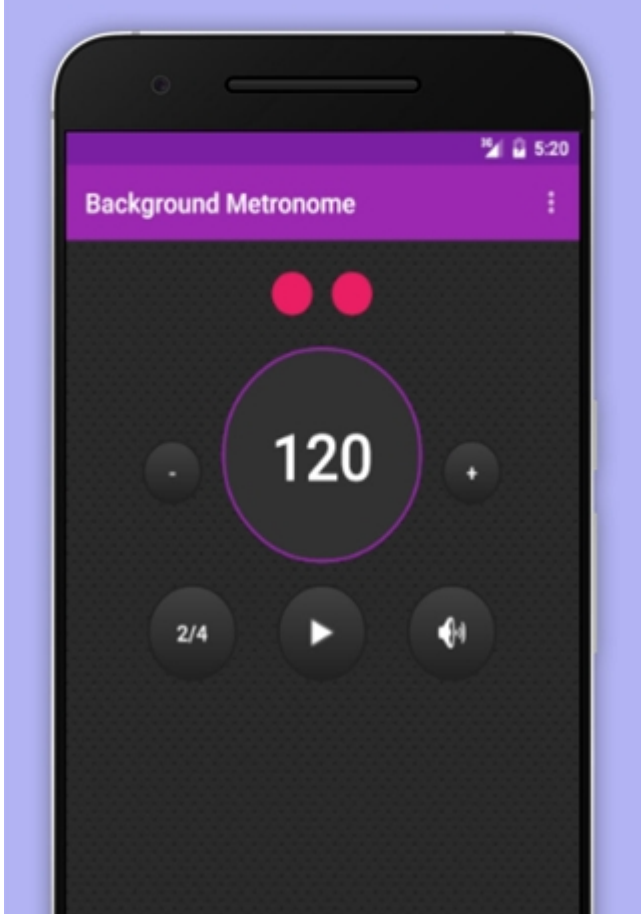

---

Cool metronome app.  
Easy to use.

---

090-9996-4550

info@pules.jp

---

---

---