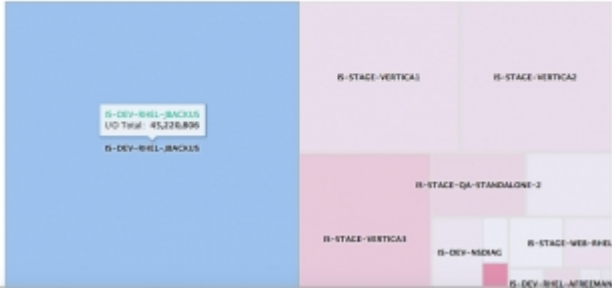

Datcenter: HQ

Host Activity | Top VMs | Datastore Themap | Inactive VMs

Top VMs by Datastore

VM I/O and Latency grouped by Datastore (past 24 hours)