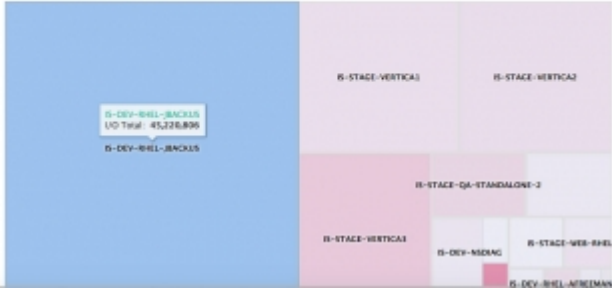

Datcenter: HQ

Host Activity | Top VMs | Datastore Themap | Inactive VMs

Top VMs by Datastore

VM I/O and Latency grouped by Datastore (past 24 hours)